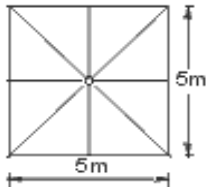

Please note that not all sizes are listed in the tables below. We are able to manufacture any size, in half a meter steps, as long as the length to width ratio doesn't exceeds 2:1. Should you require a different size or shape for your application please contact us. We will work with you to find the best solution for your requirement, - in the most economical way!

Type T - from 3.00 m to 6.00 m outside dimensions
Mast Diameter: 80mm
Material Thickness: 3mm or 4mm
Arm Dimension: 35x25x2mm or 45x25x2mm

Type TL - from 6.00 m to 8.00 m outside dimensions
Mast Diameter: 106mm
Material Thickness: 3mm
Arm Dimension: 45x25x2mm

Type TLX - from 6.00 m to 10.00 m outside dimensions
Mast Diameter: 110mm
Material Thickness: 5mm
Arm Dimension: 56x31x2.5mm

Type T - Round Umbrellas

Size/m	Area/m ²	Height closed/cm	Height open/cm	Tbl.Clearance /cm	Weight /kg	Side Height /cm
Ø 3	7.1	350	280	160	28	225
Ø 3.5	9.6	360	290	155	28	230
Ø 4	12.6	370	300	145	30	235
Ø 4.5	15.9	380	300	135	32	240
Ø 5	19.6	390	310	125	35	240
Ø 5.5	23.7	405	315	115	38	240
Ø 6	28.2	430	330	90	48	240
Ø 6/12	28.2	430	330	90	52	240
Ø 6.5/12	33.2	440	330	70	55	240

Type T - Square Umbrellas

Size/m	Area/m ²	Height closed/cm	Height open/cm	Tbl.Clearance /cm	Weight /kg	Side Height /cm
2.5 x 2.5	6.25	360	270	160	28	225
3 x 3	9	370	290	160	28	230
3.5 x 3.5	12.5	390	300	140	31	235
4 x 4	16	410	310	110	34	235
4.5 x 4.5	20	415	320	85	40	240
5 x 5	25	425	330	72	50	245