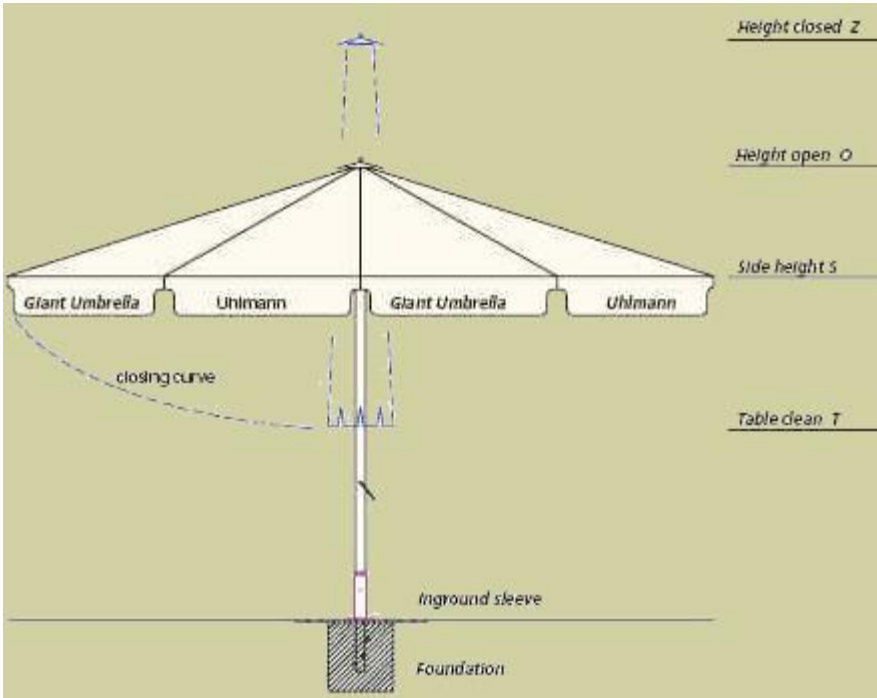

Please note that not all sizes are listed in the tables below. We are able to manufacture any size, in half a meter steps, as long as the length to width ratio doesn't exceeds 2:1. Should you require a different size or shape for your application please contact us. We will work with you to find the best solution for your requirement, - in the most economical way!

Type T - from 3.00 m to 6.00 m outside dimensions
Mast Diameter: 80mm
Material Thickness: 3mm or 4mm
Arm Dimension: 35x25x2mm or 45x25x2mm

Type TL - from 6.00 m to 8.00 m outside dimensions
Mast Diameter: 106mm
Material Thickness: 3mm
Arm Dimension: 45x25x2mm

Type TLX - from 6.00 m to 10.00 m outside dimensions
Mast Diameter: 110mm
Material Thickness: 5mm
Arm Dimension: 56x31x2.5mm

Type T - Round Umbrellas

Size/m	Area/m ²	Height closed/cm	Height open/cm	Tbl.Clearance /cm	Weight /kg	Side Height /cm
Ø 3	7.1	350	280	160	28	225
Ø 3.5	9.6	360	290	155	28	230
Ø 4	12.6	370	300	145	30	235
Ø 4.5	15.9	380	300	135	32	240
Ø 5	19.6	390	310	125	35	240
Ø 5.5	23.7	405	315	115	38	240
Ø 6	28.2	430	330	90	48	240
Ø 6/12	28.2	430	330	90	52	240
Ø 6.5/12	33.2	440	330	70	55	240