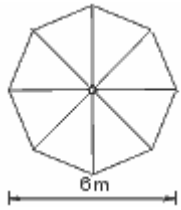

Please note that not all sizes are listed in the tables below. We are able to manufacture any size, in half a meter steps, as long as the length to width ratio doesn't exceeds 2:1. Should you require a different size or shape for your application please contact us. We will work with you to find the best solution for your requirement, - in the most economical way!

We are looking for qualified dealers/distributors in the United States, Canada and Mexico. Should you be interested in the excellent business opportunity we offer, please contact us.

Since the umbrellas are manufactured in Europe, on most pages the metric dimensions are listed. For the dimensions converted to feet and inches please click >>here<<.

Type T - from 3.00 m to 6.00 m outside dimensions
Mast Diameter: 80mm
Material Thickness: 3mm or 4mm
Arm Dimension: 35x25x2mm or 45x25x2mm

Type TL - from 6.00 m to 8.00 m outside dimensions
Mast Diameter: 106mm
Material Thickness: 3mm
Arm Dimension: 45x25x2mm

Type TLX - from 6.00 m to 10.00 m outside dimensions
Mast Diameter: 110mm
Material Thickness: 5mm
Arm Dimension: 56x31x2.5mm

Type T - Round Umbrellas

Size/m	Area/m ²	Height closed/cm	Height open/cm	Tbl.Clearance /cm	Weight /kg	Side Height /cm
Ø 3	7.1	350	280	160	28	225
Ø 3.5	9.6	360	290	155	28	230
Ø 4	12.6	370	300	145	30	235
Ø 4.5	15.9	380	300	135	32	240
Ø 5	19.6	390	310	125	35	240
Ø 5.5	23.7	405	315	115	38	240
Ø 6	28.2	430	330	90	48	240
Ø 6/12	28.2	430	330	90	52	240
Ø 6.5/12	33.2	440	330	70	55	240