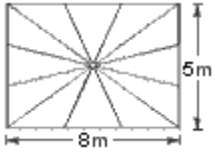

Size/m	Area/m²	Height closed/cm	Height open/cm	Tbl.Clearance /cm	Weight /kg	Side Height /cm
TL5.5 x 4.5	25	430	335	73	72	245
TL 6 x 5	30	450	340	50	78	245
TL 7 x 5	35	465	340	40	82	245
TLx7.5 x 5.5	42	520	375	50	115	270
TLx8 x 4.5	36	505	360	40	115	275
TLx 8 x 5	40	510	365	40	115	275

Again, the dimensions in the tables above are samples only. Should you require a different size or shape for your application please contact us. We pride ourselves finding the best solution for your requirement,- in the most economical way!