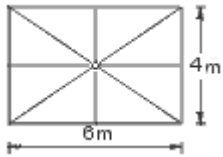

Please note that not all sizes are listed in the tables below. We are able to manufacture any size, in half a meter steps, as long as the length to width ratio doesn't exceeds 2:1. Should you require a different size or shape for your application please contact us. We will work with you to find the best solution for your requirement, - in the most economical way!

Type TLX - from 6.00 m to 10.00 m outside dimensions
Mast Diameter: 110mm
Material Thickness: 5mm
Arm Dimension: 56x31x2.5mm

Type T - Round Umbrellas

Size/m	Area/m ²	Height closed/cm	Height open/cm	Tbl.Clearance /cm	Weight /kg	Side Height /cm
Ø 3	7.1	350	280	160	28	225
Ø 3.5	9.6	360	290	155	28	230
Ø 4	12.6	370	300	145	30	235
Ø 4.5	15.9	380	300	135	32	240
Ø 5	19.6	390	310	125	35	240
Ø 5.5	23.7	405	315	115	38	240
Ø 6	28.2	430	330	90	48	240
Ø 6/12	28.2	430	330	90	52	240
Ø 6.5/12	33.2	440	330	70	55	240

Type T - Square Umbrellas

Size/m	Area/m ²	Height closed/cm	Height open/cm	Tbl.Clearance /cm	Weight /kg	Side Height /cm
2.5 x 2.5	6.25	360	270	160	28	225
3 x 3	9	370	290	160	28	230
3.5 x 3.5	12.5	390	300	140	31	235
4 x 4	16	410	310	110	34	235
4.5 x 4.5	20	415	320	85	40	240
5 x 5	25	425	330	72	50	245

Type T - Rectangular Umbrellas

Size/m	Area/m ²	Height closed/cm	Height open/cm	Tbl.Clearance /cm	Weight /kg	Side Height /cm
3 x 2.5	7.5	365	273	150	28	225
3.5 x 2.5	9	378	292	155	28	230
3.5 x 3	10.5	380	295	150	28	230
4 x 2.5	10	375	285	135	31	235
4 x 3	12	390	300	140	31	235
4 x 3.5	14	405	305	135	31	235
4.5 x 3	13.5	405	300	110	34	235
4.5 x 4	18	410	320	100	36	235
5 x 2.5	12.5	400	300	117	36	235
5 x 3	15	405	315	98	36	235
5 x 3.5	17.5	405	310	92	36	235
5 x 4	20	415	320	85	40	245
5 x 4.5	22.5	425	320	85	48	245
5.5 x 3.5	19.5	420	320	85	46	245
5.5 x 4	22	425	320	85	48	245
5.5 x 5	27.5	425	330	65	56	245
6 x 3	18	420	320	85	47	240
6 x 3.5	21	420	315	70	48	245
6 x 4	24	425	330	72	50	245
6.5 x 4	27	455	330	65	56	245